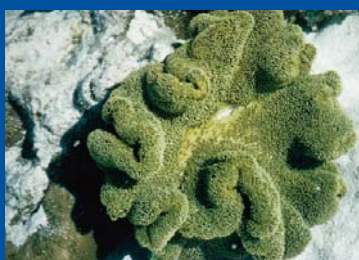

MASSIVE

Goniastria retiformis

Porites lutea

Oulophyllia bennettiae

ENCRUSTING

Montipora monasteriata

Pachyseris speciosa

Leptoria phrygia

SOFT

Sarcophyton sp.

SOFT

Sinularia sp.

UPPER SURFACE BLEACHING

PALE / FLUORO

TOTALLY BLEACHED WHITE

DEAD CORAL WITH ALGAE