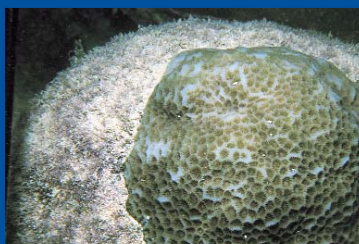

Goniastria retiformis