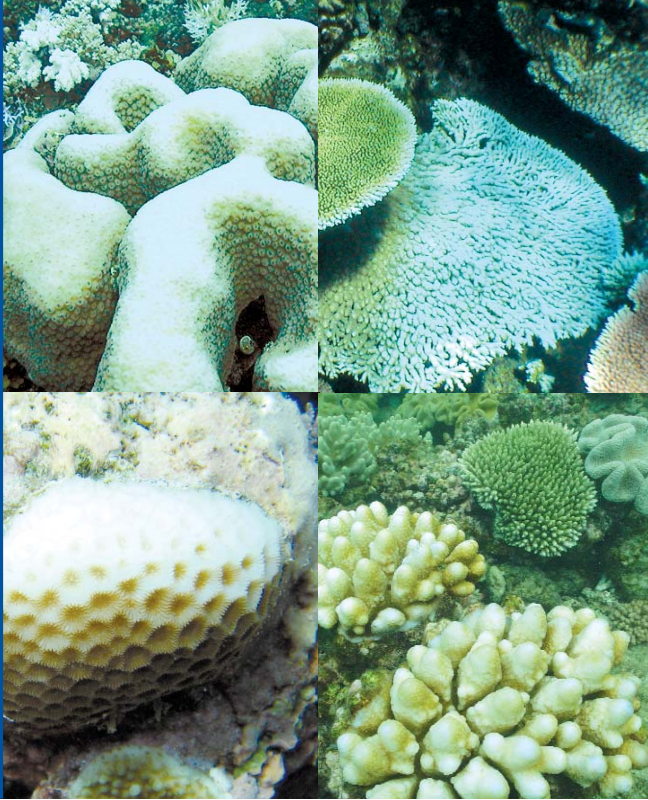

SOFT

Sarcophyton sp.

SOFT

Sinularia sp.

UPPER SURFACE BLEACHING

PALE / FLUORO

TOTALLY BLEACHED WHITE

DEAD CORAL WITH ALGAE