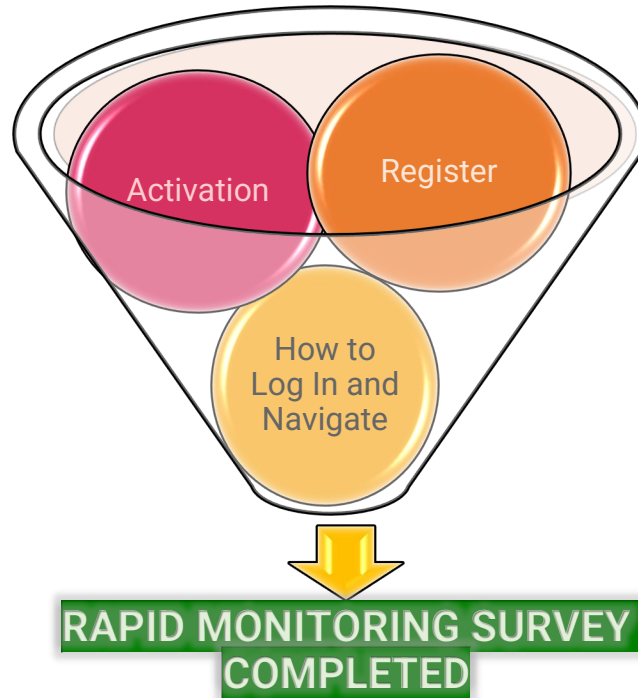

EYE ON THE REEF PORTAL

STEP by STEP GUIDE

Please feel free to **Register** using the **QR Code** provided or using this link
Eye on the Reef Portal!

HOW TO REGISTER

Click Person Icon And Hit Register!

Add Personal Information

Register for Eye on Reef Only!

**Read and agree to terms to register.
Slide "Yes" to proceed.**

COMPLETING REGISTRATION

Confirmation email within 48hrs from
EyeontheReef@gbrmpa.gov.au.

Click the person icon in the top-right
corner.