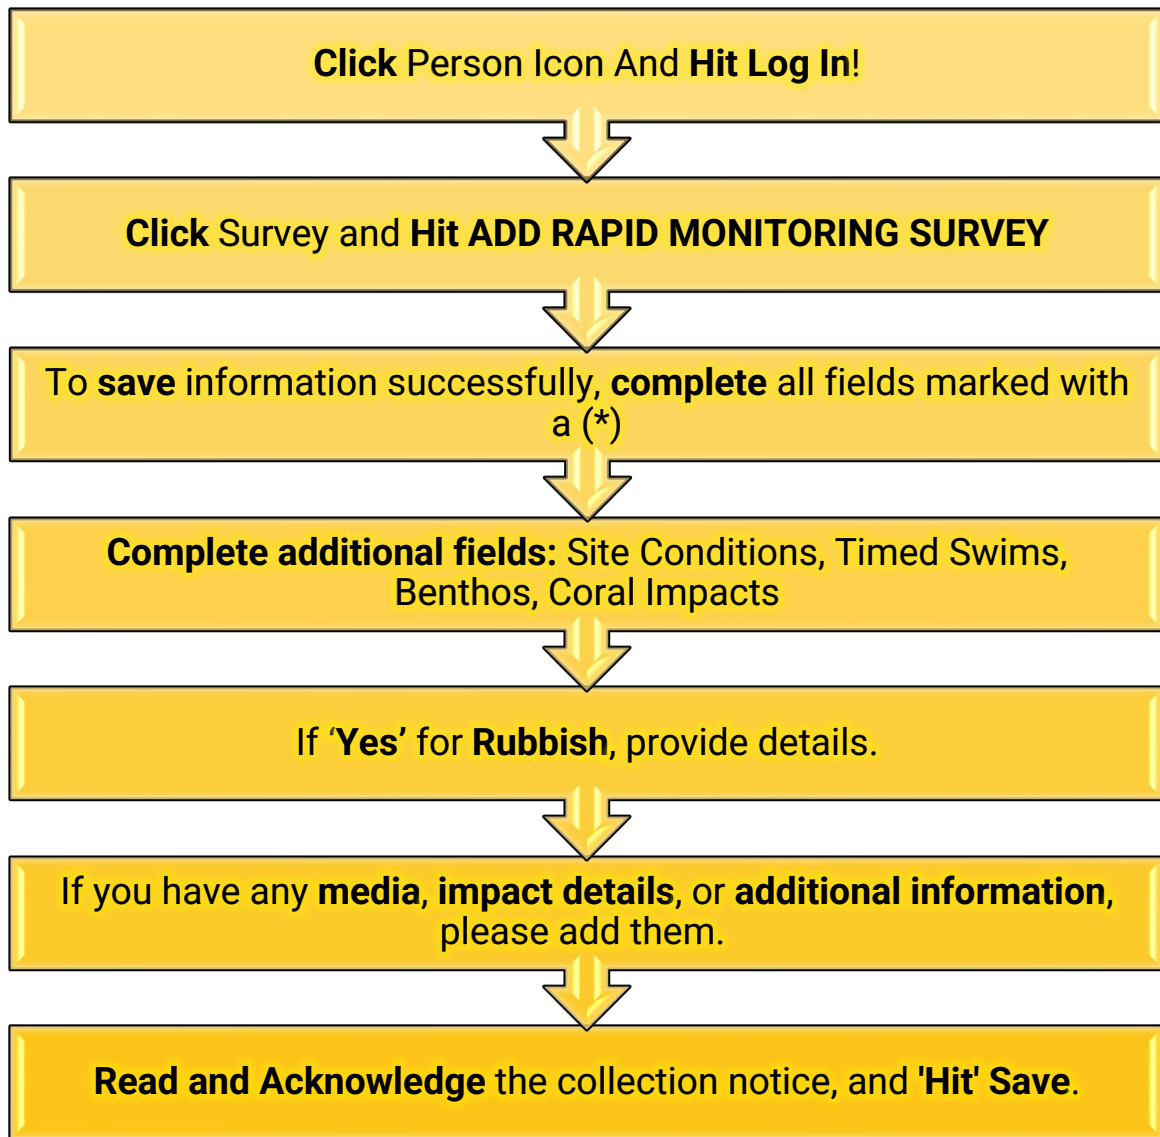

EYE ON THE REEF PORTAL

STEP by STEP GUIDE

Please feel free to **Register** using the **QR Code** provided or using this link
Eye on the Reef Portal!

HOW TO REGISTER

Click Person Icon And Hit Register!

Add Personal Information

Register for Eye on Reef Only!

**Read and agree to terms to register.
Slide "Yes" to proceed.**

COMPLETING REGISTRATION

Confirmation email within 48hrs from
EyeontheReef@gbrmpa.gov.au.

Click the person icon in the top-right
corner.

Press the "Activate Account" button.

**Enter your email to receive a
verification code.**

HOW TO LOG IN AND NAVIGATE

SUCCESSFULLY COMPLETED

You will receive a SUCCESS message!

To View Survey Use Main Menu-Surveys-My Survey